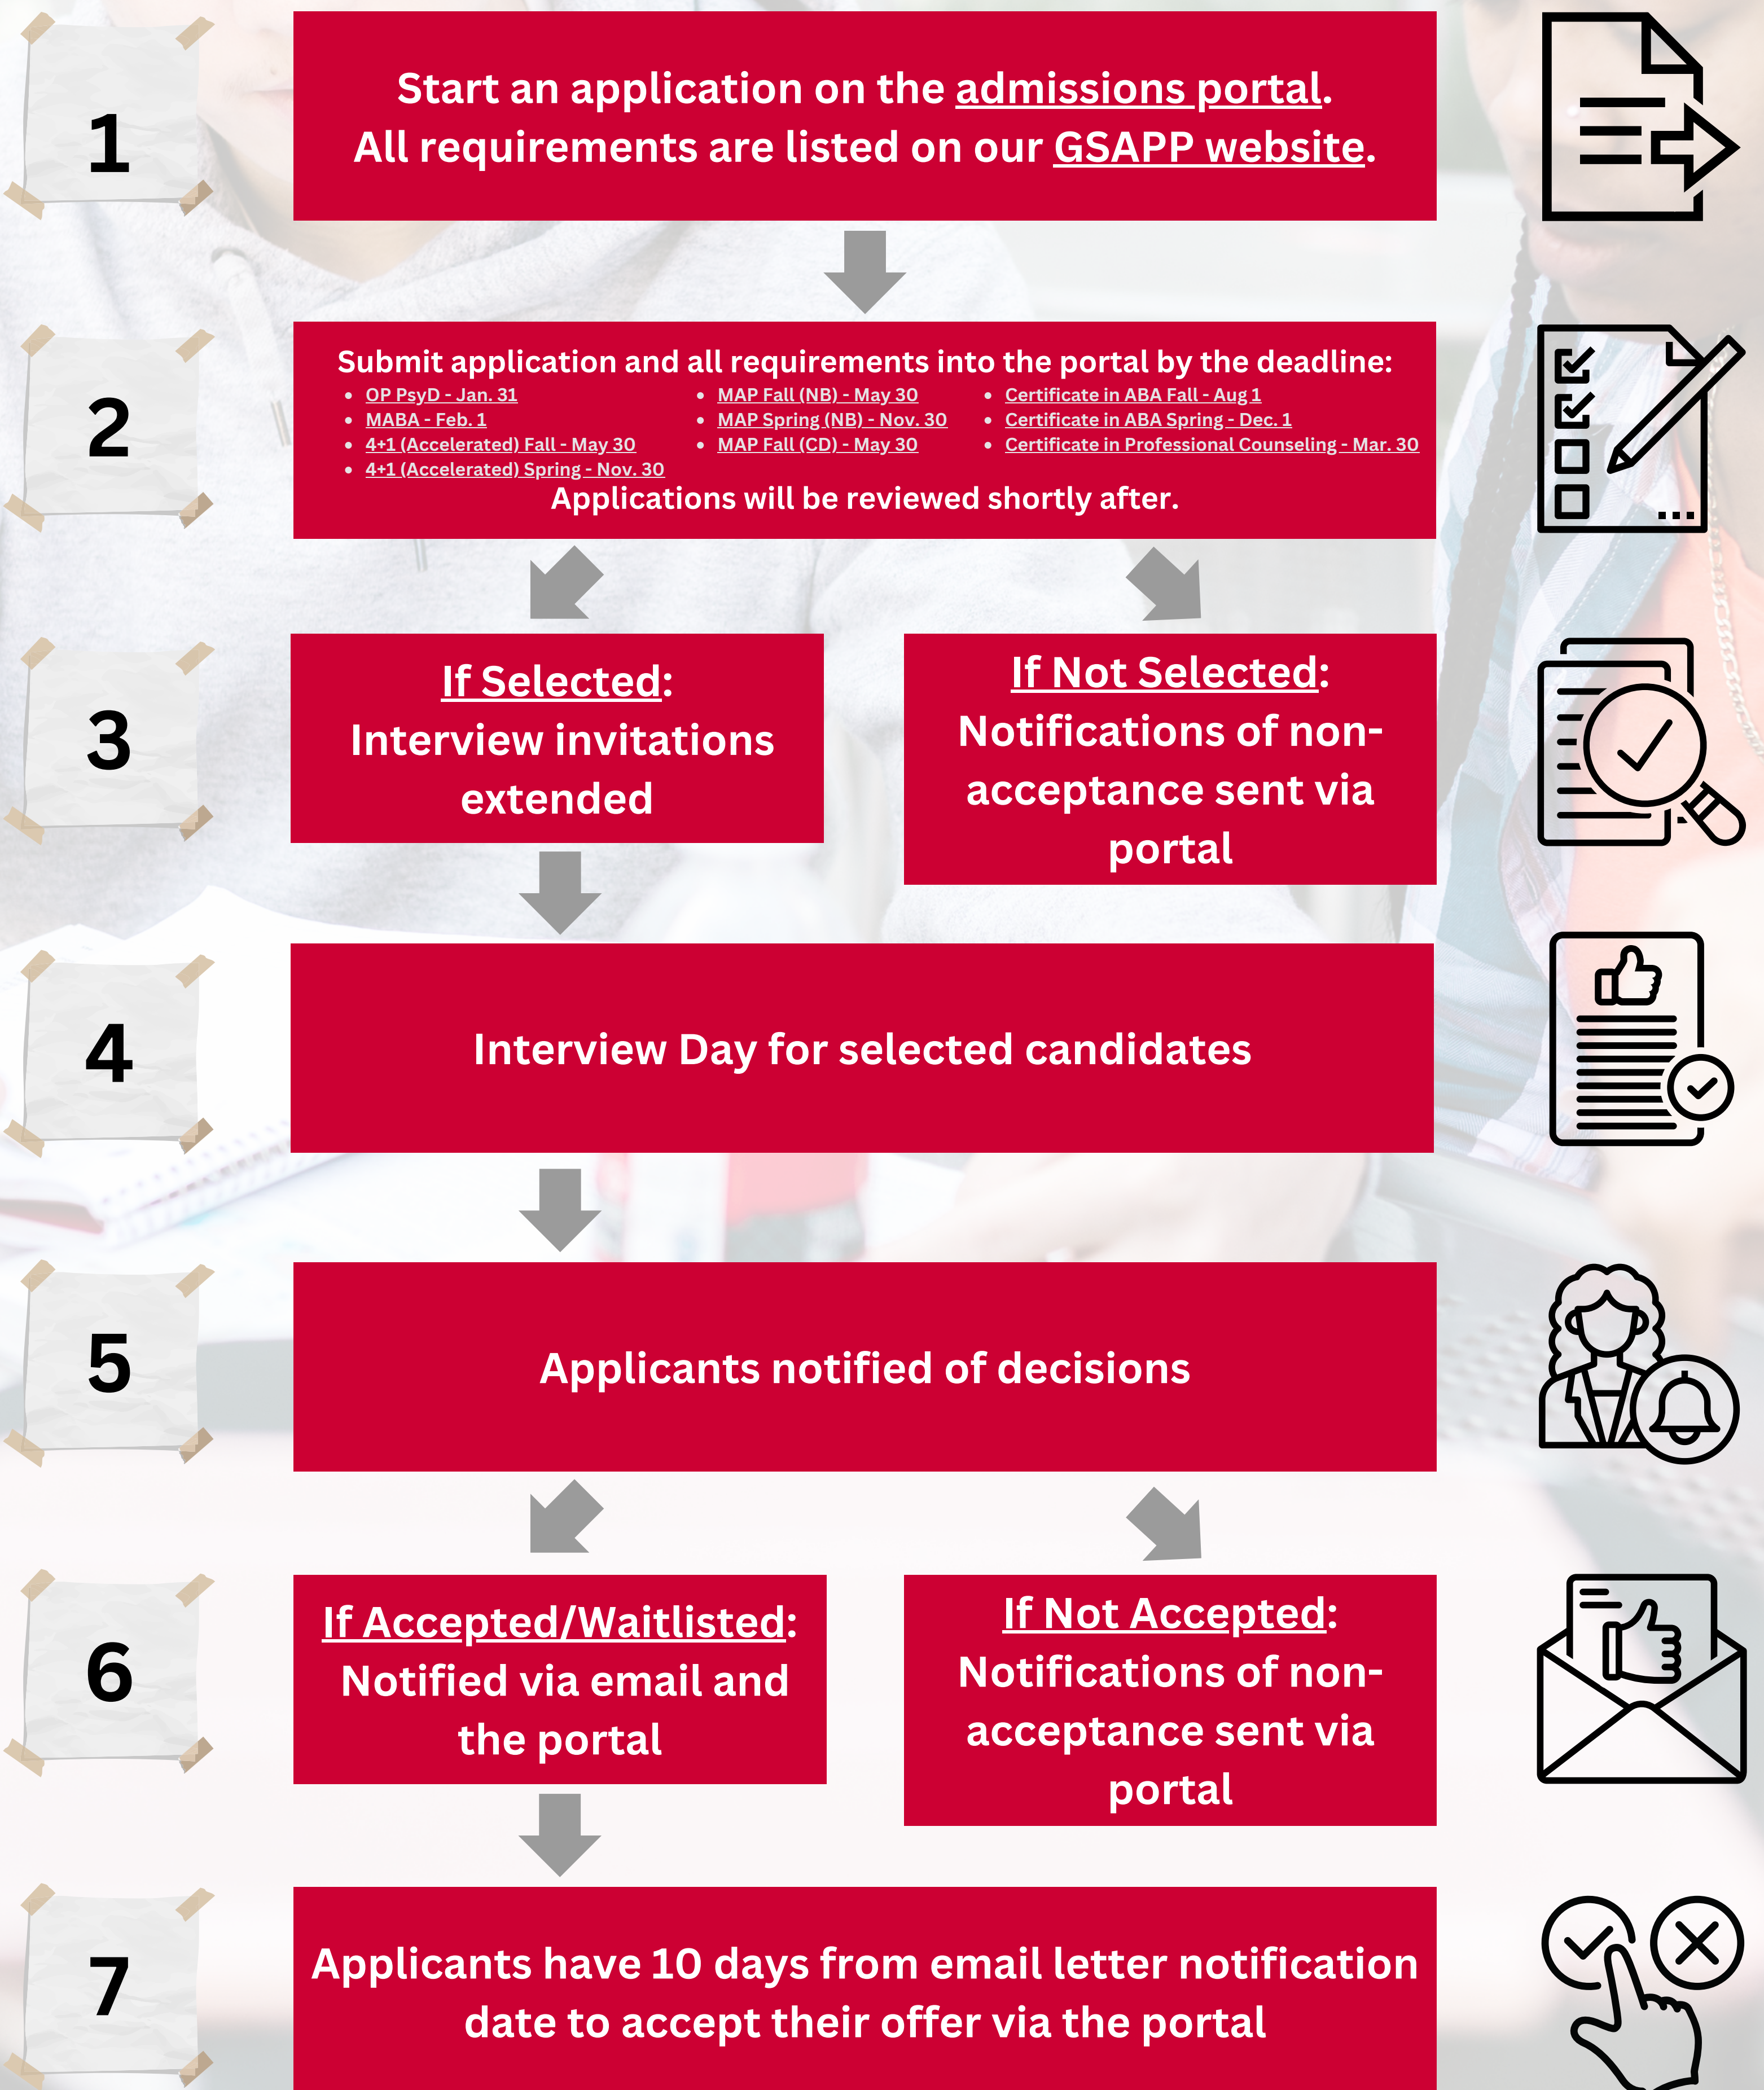

# GSAPP Applied Psychology Programs Application Process

For the 2024 admissions process (incoming class of 2024-2025), GSAPP will **NOT** require the general or subject test GRE's and will **NOT** consider them as part of any application package. There is **NO** need to submit or forward scores, even though the catalog still lists them as a requirement.