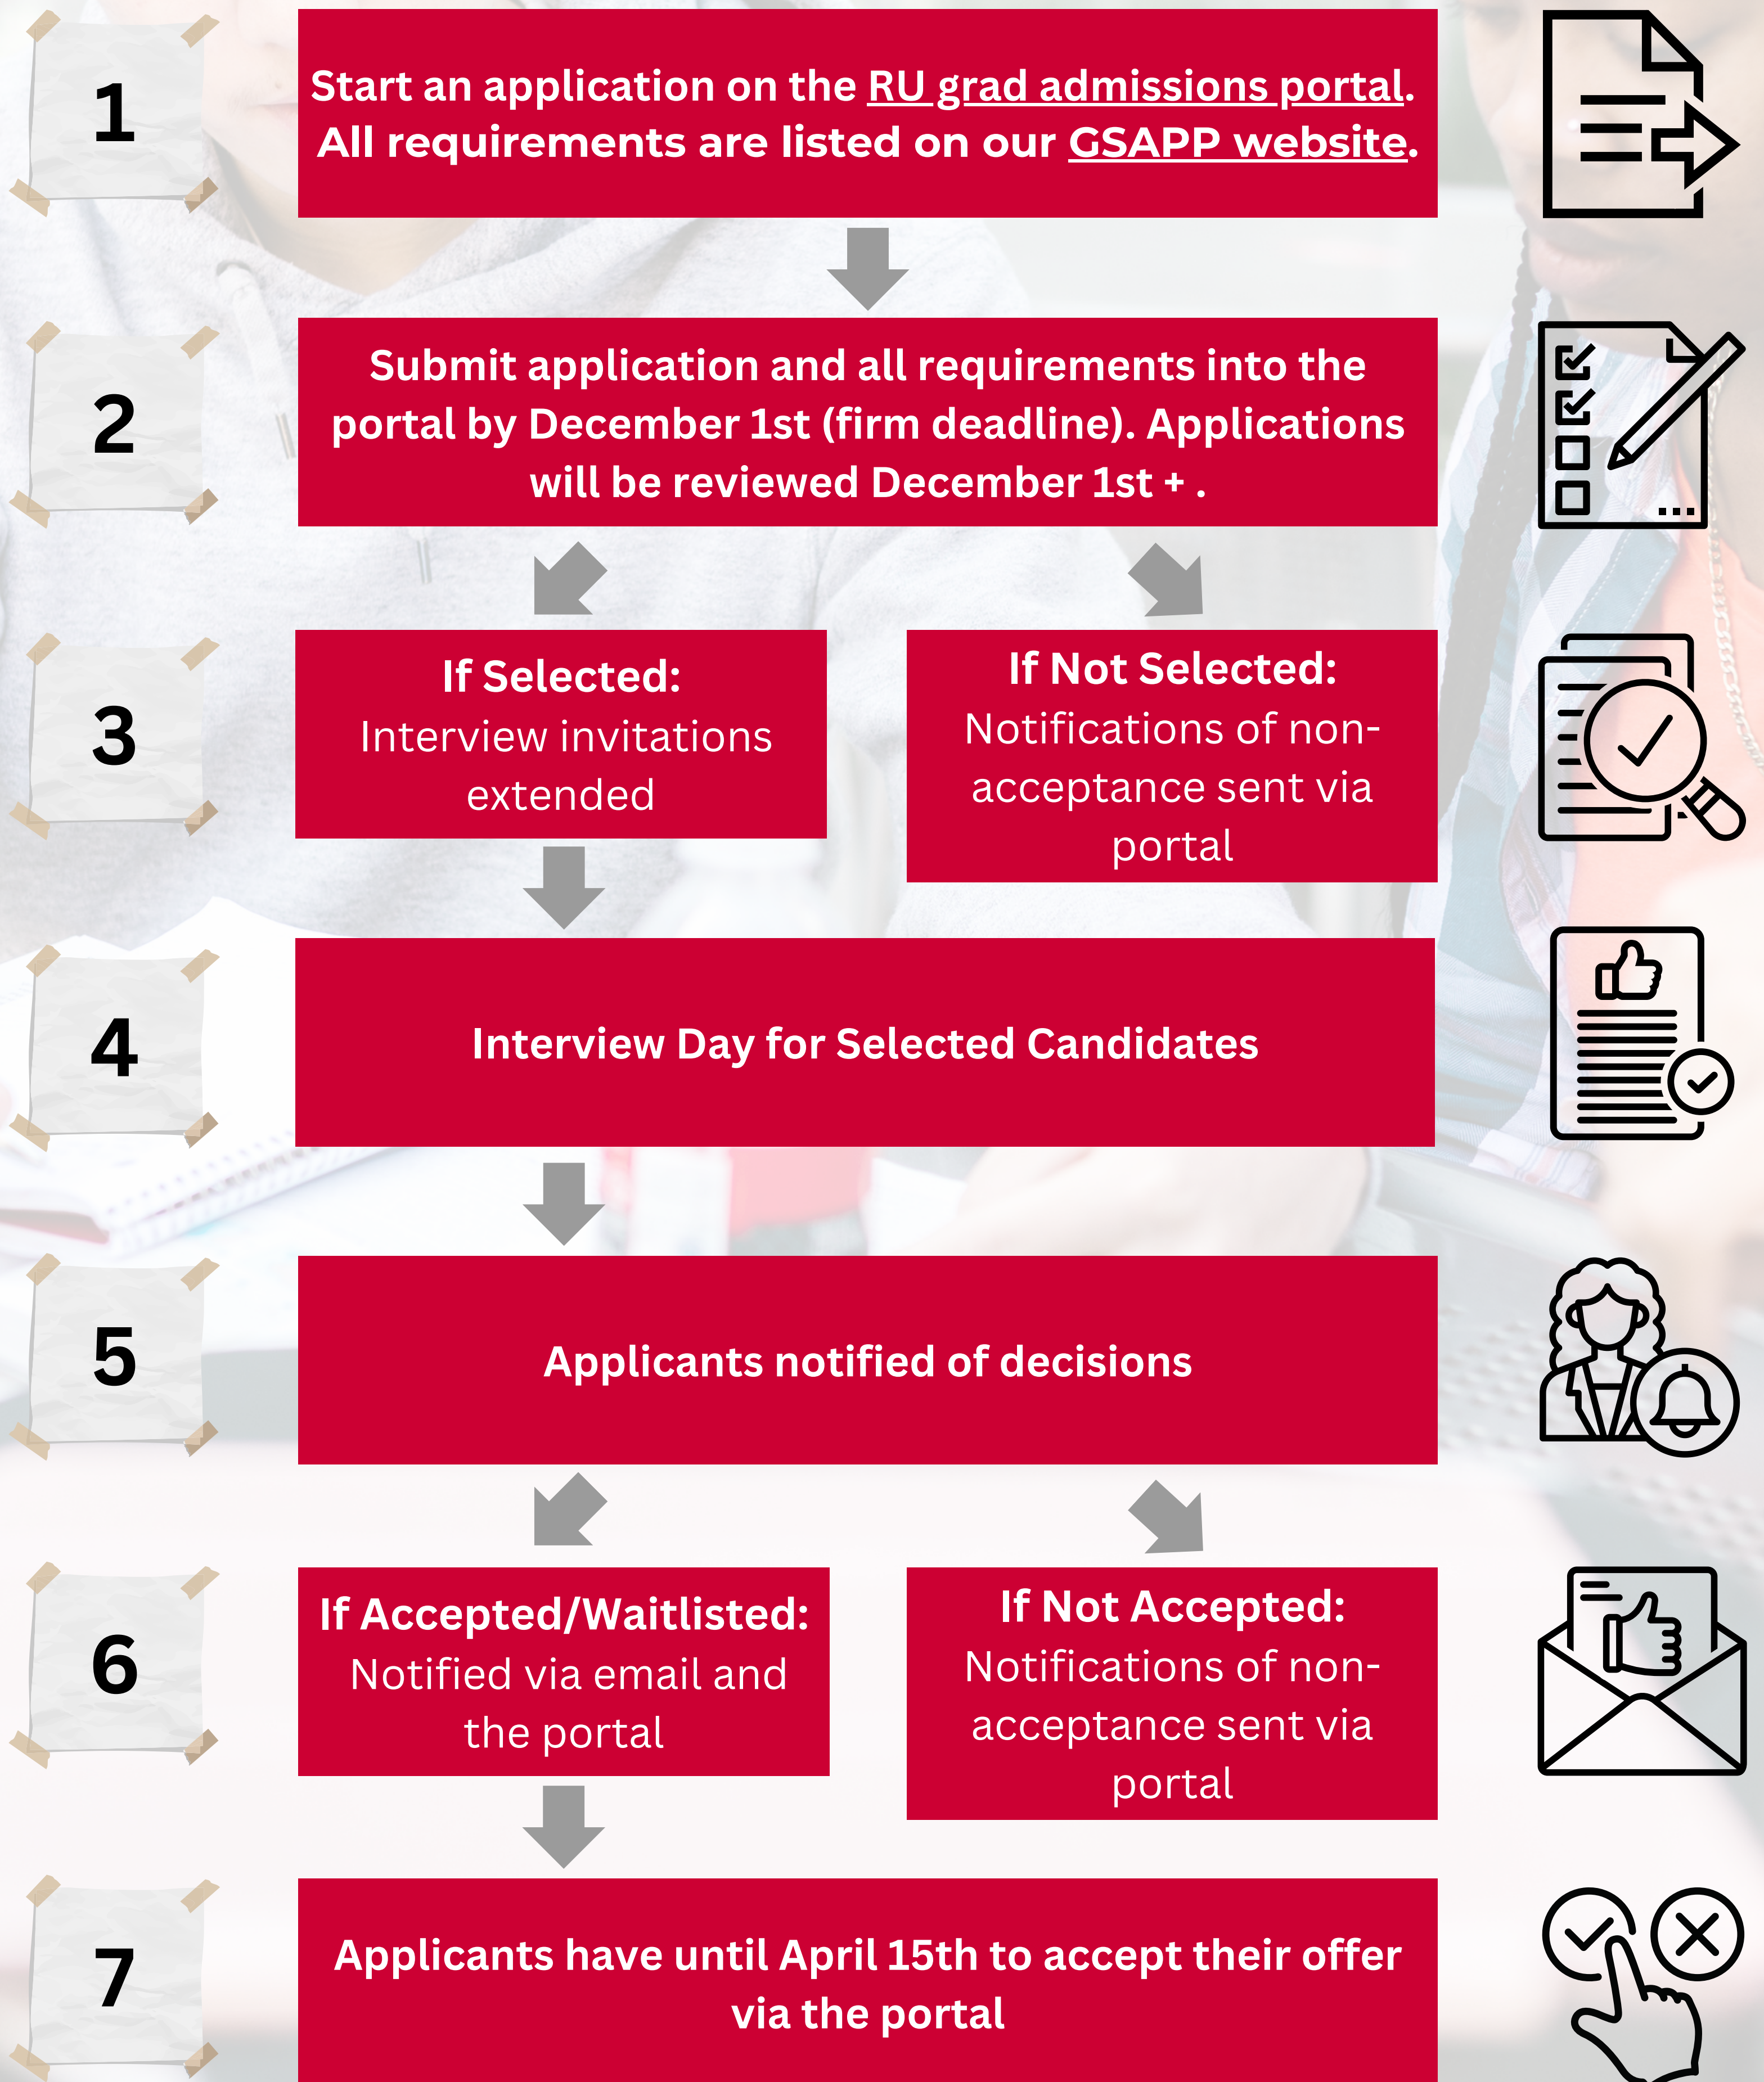

# GSAPP APPLICATION PROCESS

**Please Note:** Applications for GSAPP's **Clinical or School Psychology PsyD** Programs will **NOT** require the general or subject test GRE's and will **NOT** consider them as part of any application package. There is **NO** need to submit or forward scores, even though the catalog still lists them as a requirement.